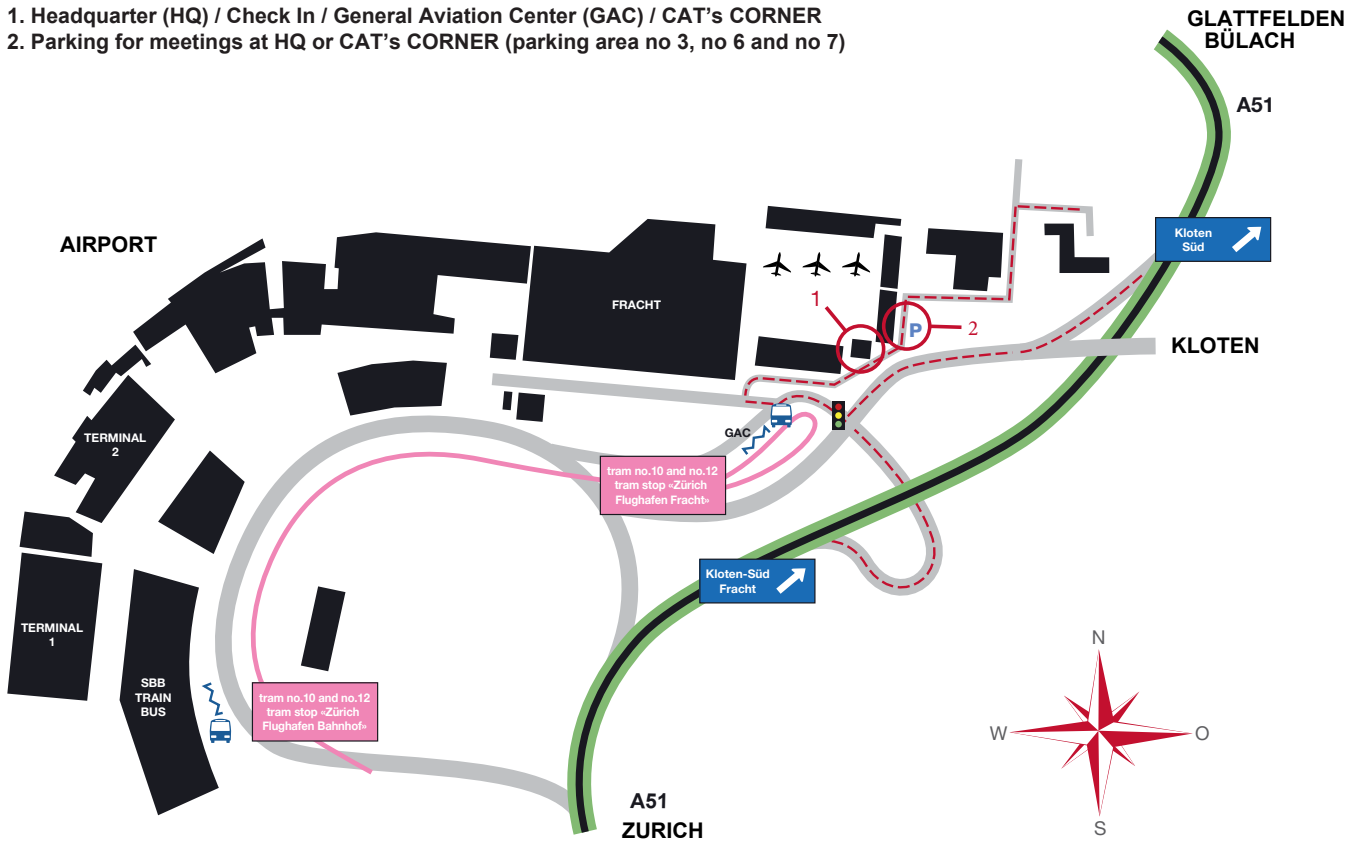

# CAT AVIATION

1. Headquarter (HQ) / Check In / General Aviation Center (GAC) / CAT's CORNER
2. Parking for meetings at HQ or CAT's CORNER (parking area no 3, no 6 and no 7)

### from Zurich via A51:

- exit Kloten-Süd/Fracht
- take the left lane, at the traffic light straight ahead
- take the first road to the right
- follow the sign «GAC»

### from Bülach via A51:

- exit Kloten-Süd/Flughafen/Fracht
- take the right lane, at the traffic light turn right
- take the first road to the right follow the sign «GAC»

### From the bus stop or tram station «Zürich Flughafen Fracht» on foot:

- follow the sign «GAC»